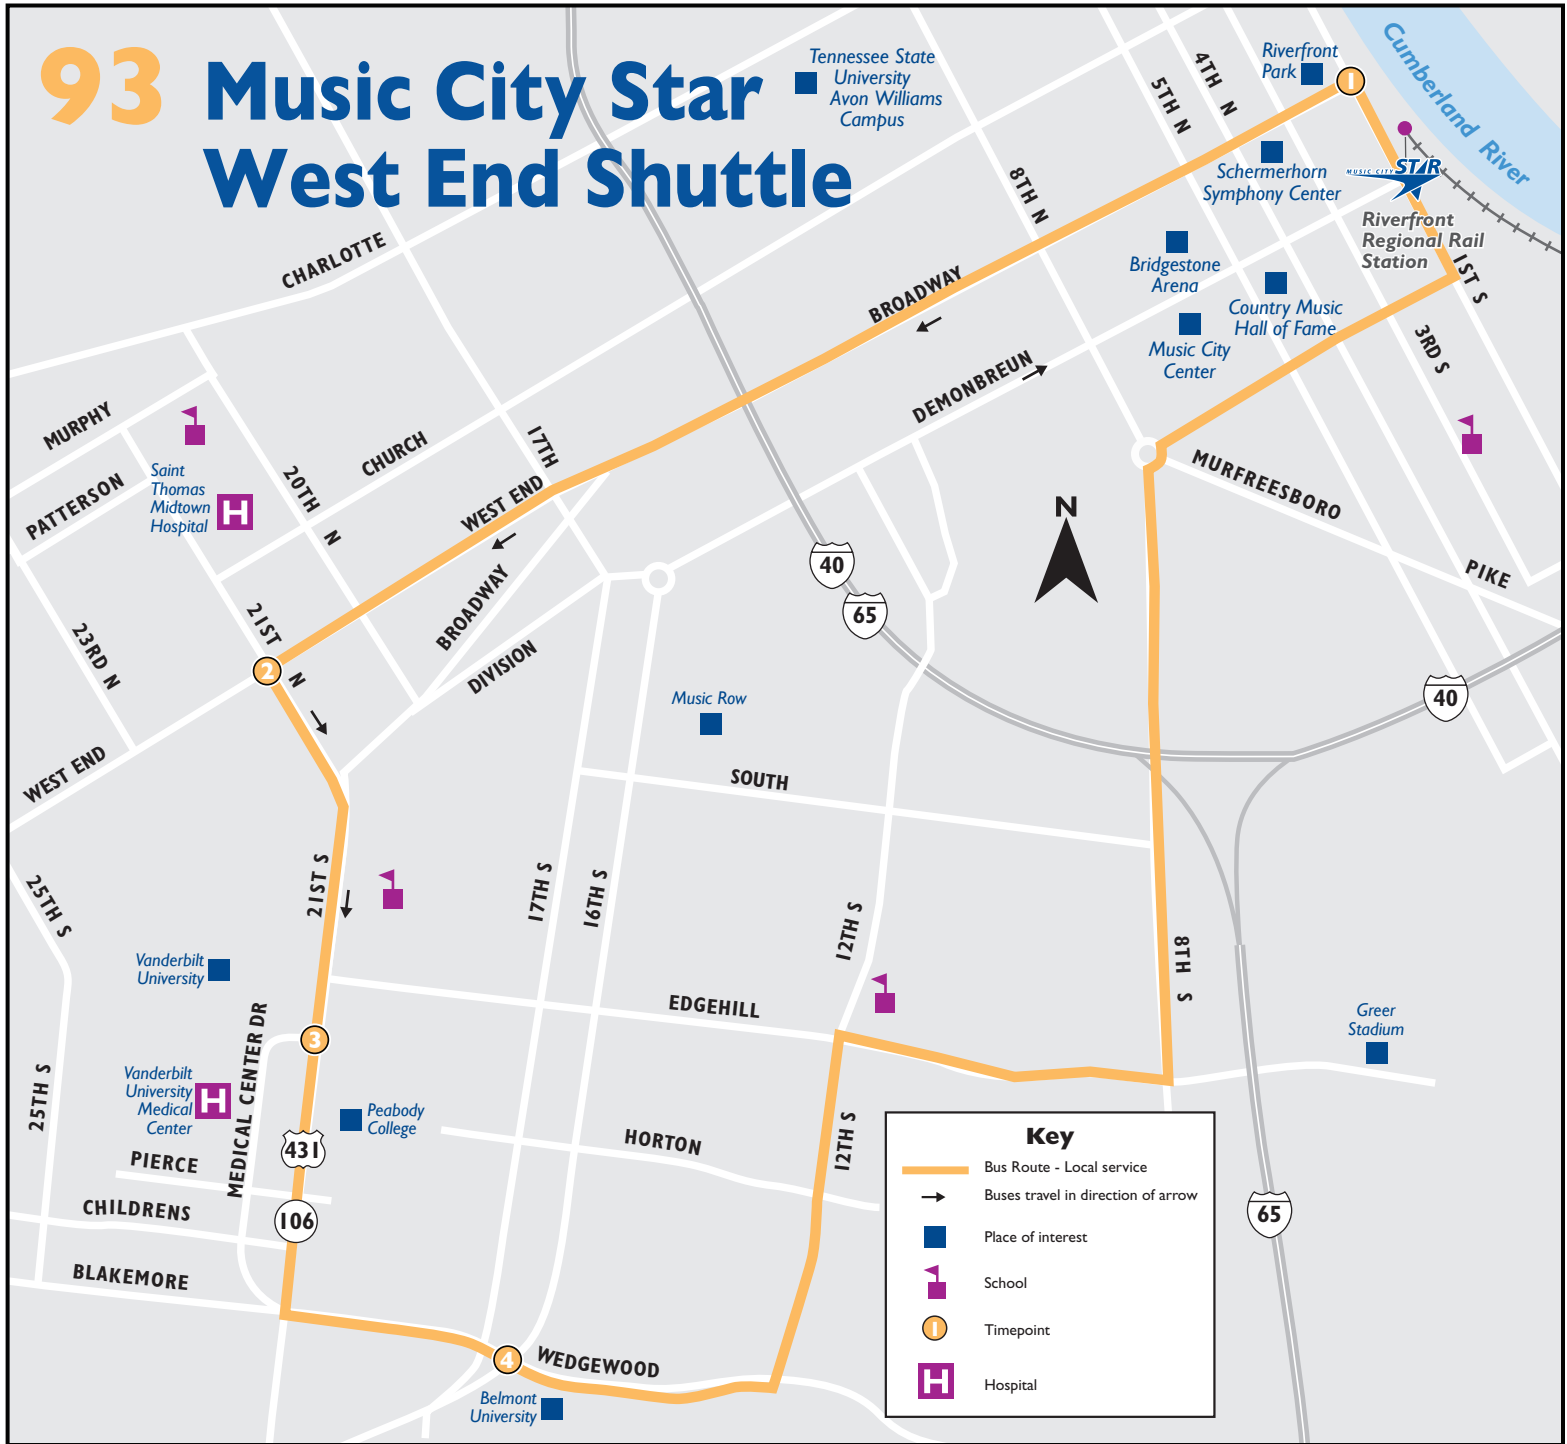

# 93 Music City Star West End Shuttle

## WEEKDAYS Loop

Riverfront Station	21st & West End	21st & Medical Center Drive	Wedgewood & 16th	Riverfront Station
1	2	3	4	1
6:37	6:46	6:50	6:54	7:04
7:36	7:46	7:51	7:55	8:06
8:21	8:31	8:36	8:40	
	3:47	3:51	3:56	4:08
4:08	4:27	4:33	4:39	4:53
4:53	5:14	5:19	5:24	5:35

♿ All MTA buses are accessible and equipped with bike racks.

**NO SERVICE SATURDAYS, SUNDAYS OR HOLIDAYS**

a.m. trips p.m. trips