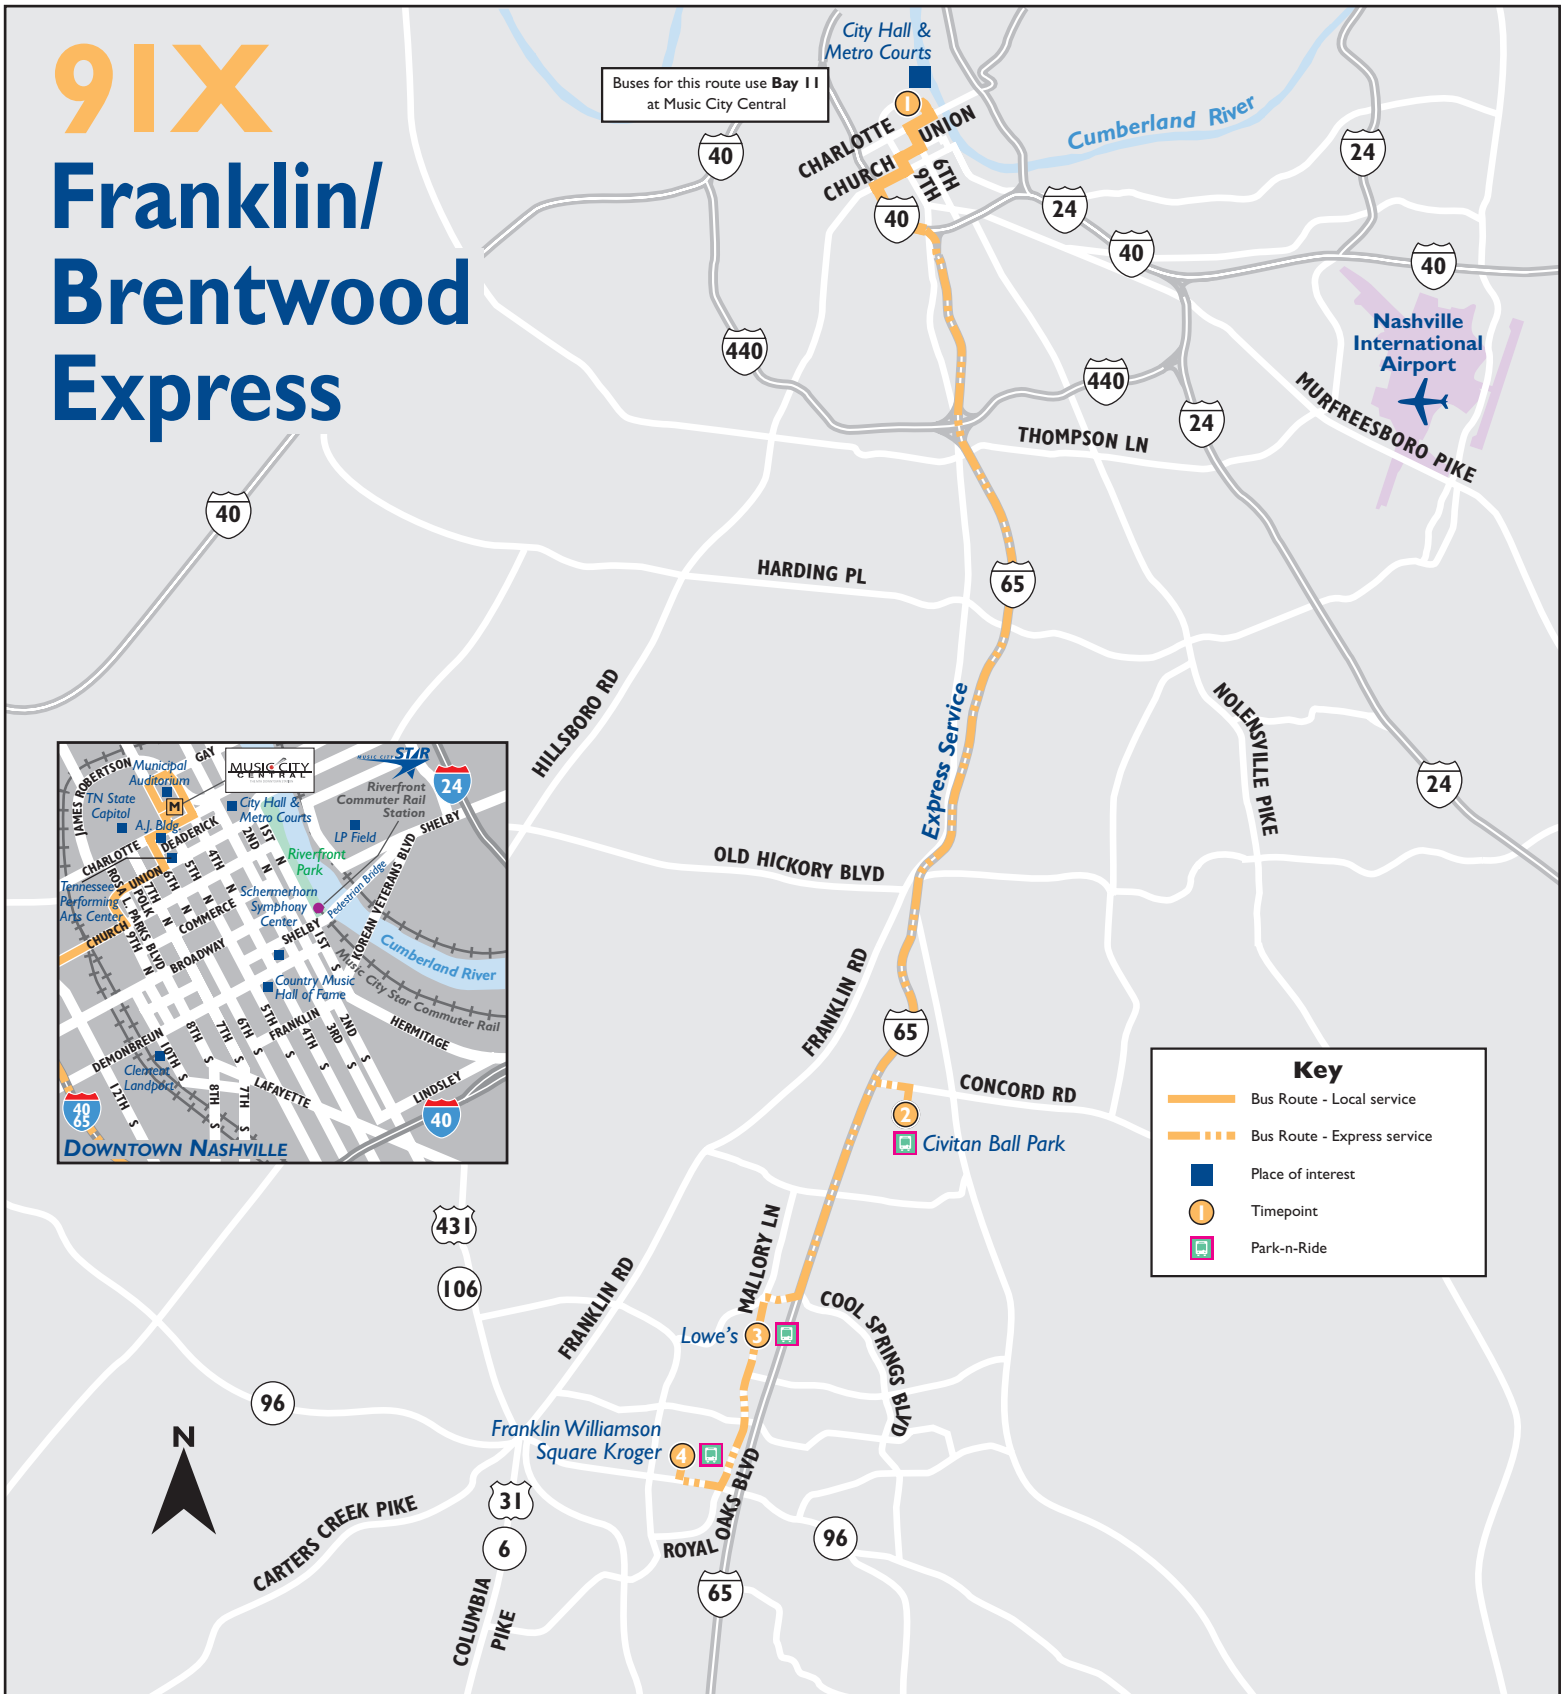

91X Franklin/ Brentwood Express

WEEKDAYS to Nashville

Williamson Square Kroger	Lowe's of Franklin	Brentwood Civitan Ball Park	Music City Central
4	3	2	1
Average trip times from this stop	10 minutes	22 minutes	50 minutes
6:30	6:40	6:52	7:20
7:00	7:10	7:22	7:50

WEEKDAYS from Nashville

Music City Central Bay 11	Brentwood Civitan Ball Park	Lowe's of Franklin	Williamson Square Kroger
1	2	3	4
Average trip times from this stop	24 minutes	37 minutes	47 minutes
4:20	4:44	4:57	5:07
4:45	5:09	5:22	5:32

NO SERVICE SATURDAYS, SUNDAYS OR HOLIDAYS

a.m. trips p.m. trips

95X Spring Hill Express

Buses for this route use **Bay 2** at Music City Central

Key

- Bus Route - Local service
- Bus Route - Express service
- Place of interest
- Timepoint
- Park-n-Ride

WEEKDAYS to Nashville

WEEKDAYS from Nashville

NO SERVICE SATURDAYS, SUNDAYS OR HOLIDAYS

a.m. trips p.m. trips