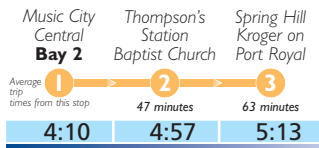

WEEKDAYS from Nashville

NO SERVICE SATURDAYS, SUNDAYS OR HOLIDAYS

a.m. trips   p.m. trips