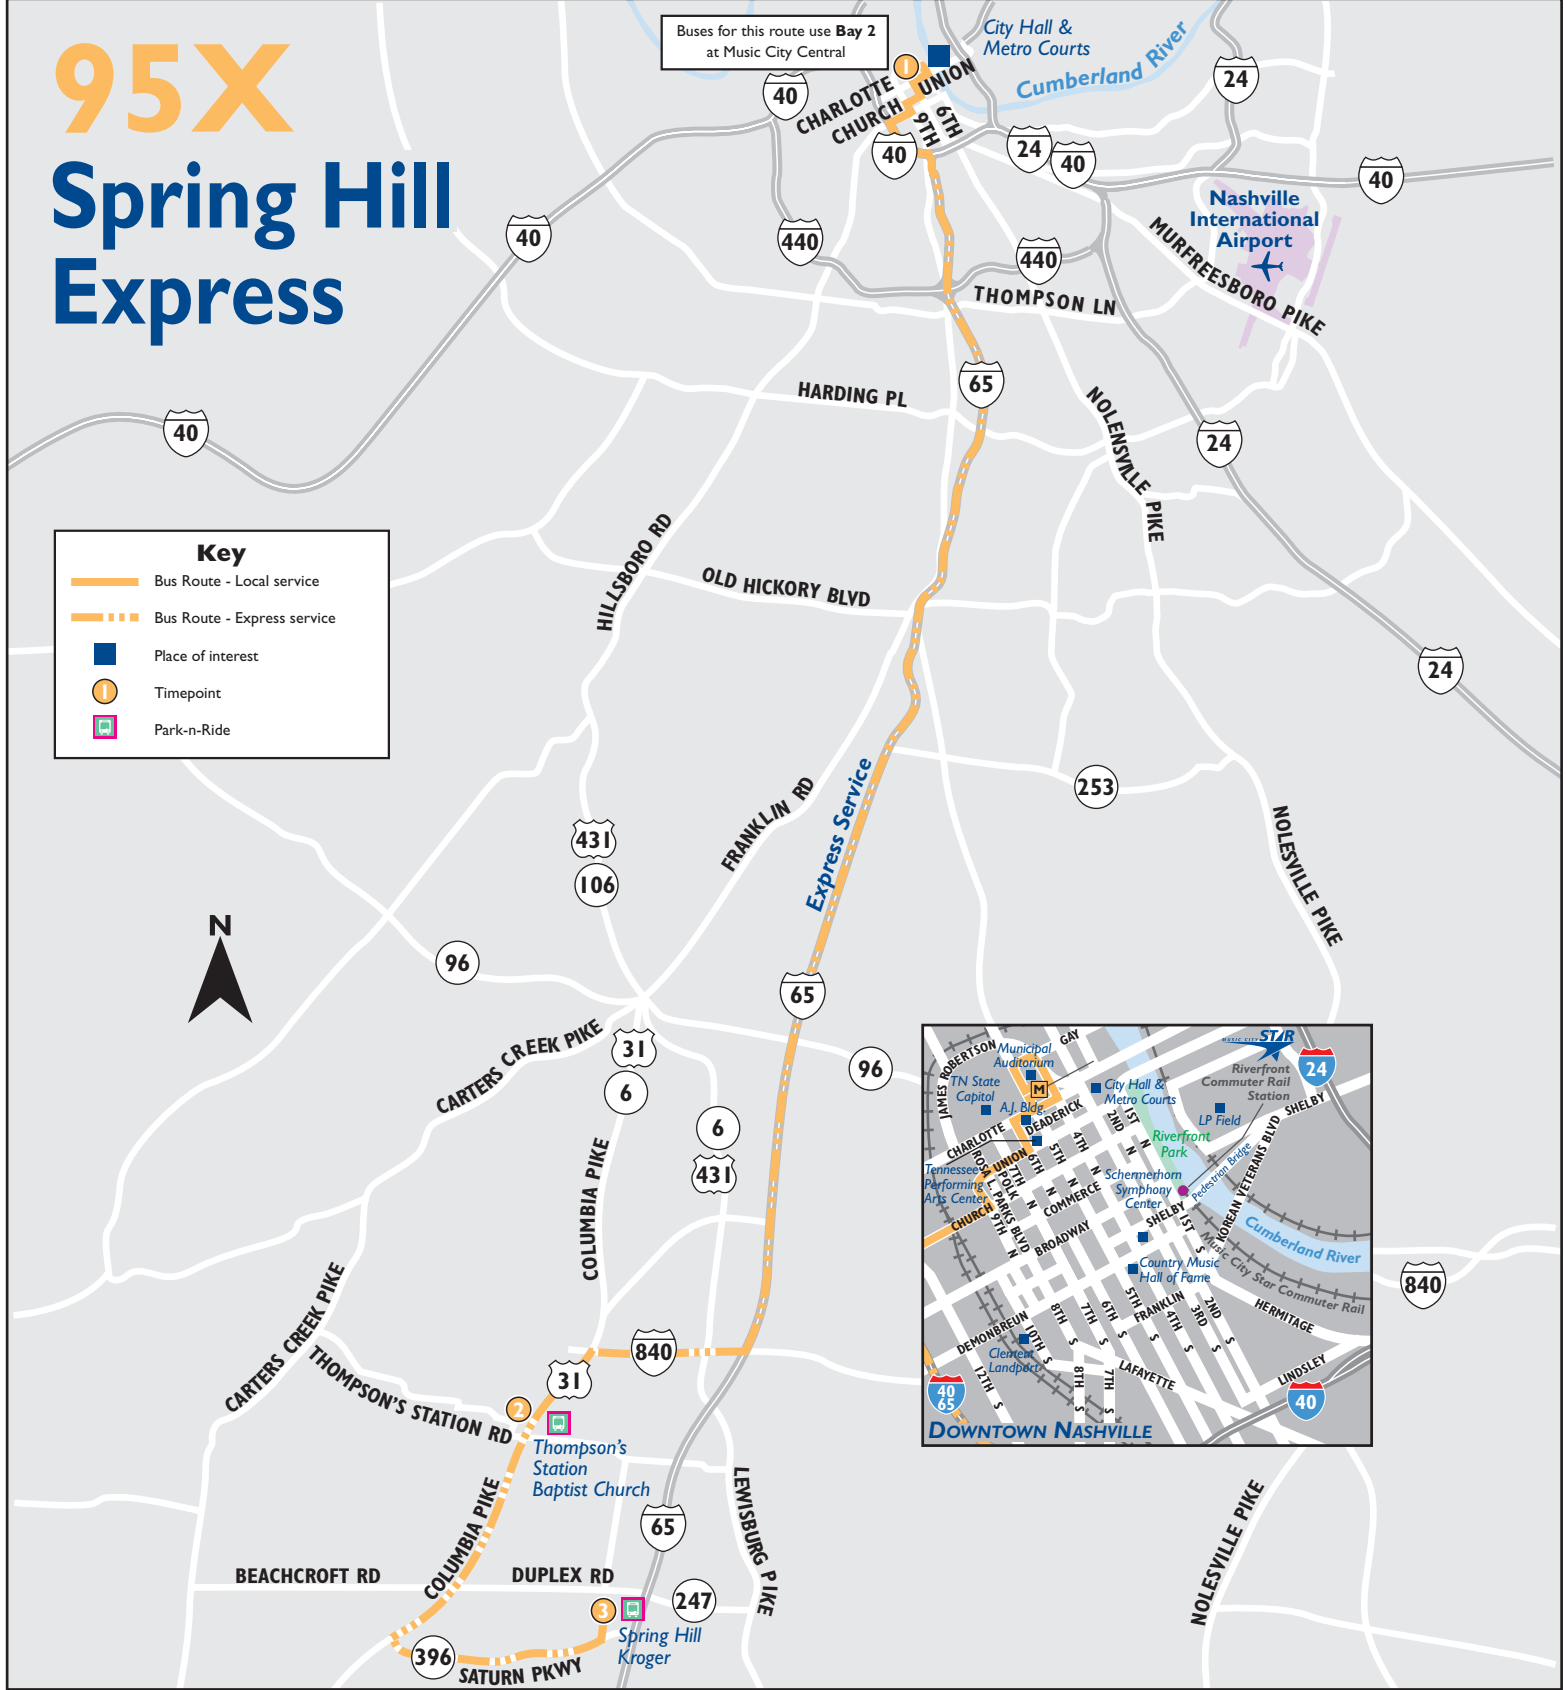

91X Franklin/ Brentwood Express

WEEKDAYS to Nashville

Williamson Square Kroger	Lowe's of Franklin	Brentwood Civitan Ball Park	Music City Central
4	3	2	1
Average trip times from this stop	10 minutes	22 minutes	50 minutes
6:30	6:40	6:52	7:20
7:00	7:10	7:22	7:50

WEEKDAYS from Nashville

Music City Central Bay 11	Brentwood Civitan Ball Park	Lowe's of Franklin	Williamson Square Kroger
1	2	3	4
Average trip times from this stop	24 minutes	37 minutes	47 minutes
4:20	4:44	4:57	5:07
4:45	5:09	5:22	5:32

NO SERVICE SATURDAYS, SUNDAYS OR HOLIDAYS

a.m. trips p.m. trips

95X Spring Hill Express

Buses for this route use **Bay 2** at Music City Central

Key

- Bus Route - Local service
- Bus Route - Express service
- Place of interest
- Timepoint
- Park-n-Ride

WEEKDAYS to Nashville

WEEKDAYS from Nashville

NO SERVICE SATURDAYS, SUNDAYS OR HOLIDAYS

a.m. trips p.m. trips