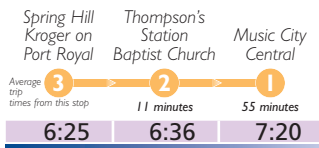

WEEKDAYS to Nashville